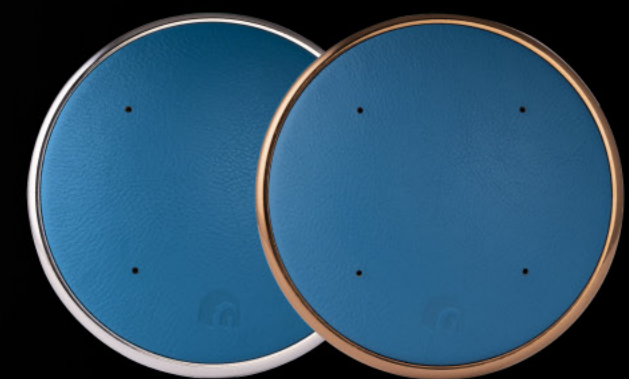

Distinctives

eGlu Touch Walnut Brown Copper
EGTC01N-WBC

eGlu Touch Walnut Brown Gold
EGTC01N-WBG

eGlu Touch Sandy Beige Gold
EGTC01N-SBG

eGlu Touch Sandy Beige Copper
EGTC01N-SBC

eGlu Touch Forest Green Steel
EGTC01N-FGS

eGlu Touch Forest Green Gold
EGTC01N-FGG

eGlu Touch Ocean Blue Steel
EGTC01N-OBS

eGlu Touch Ocean Blue Copper
EGTC01N-OBC

Scene Controller Switch

Replaceable Covers

Battery Operated

Easy Installation

*Leather cover options are available as separate accessories.