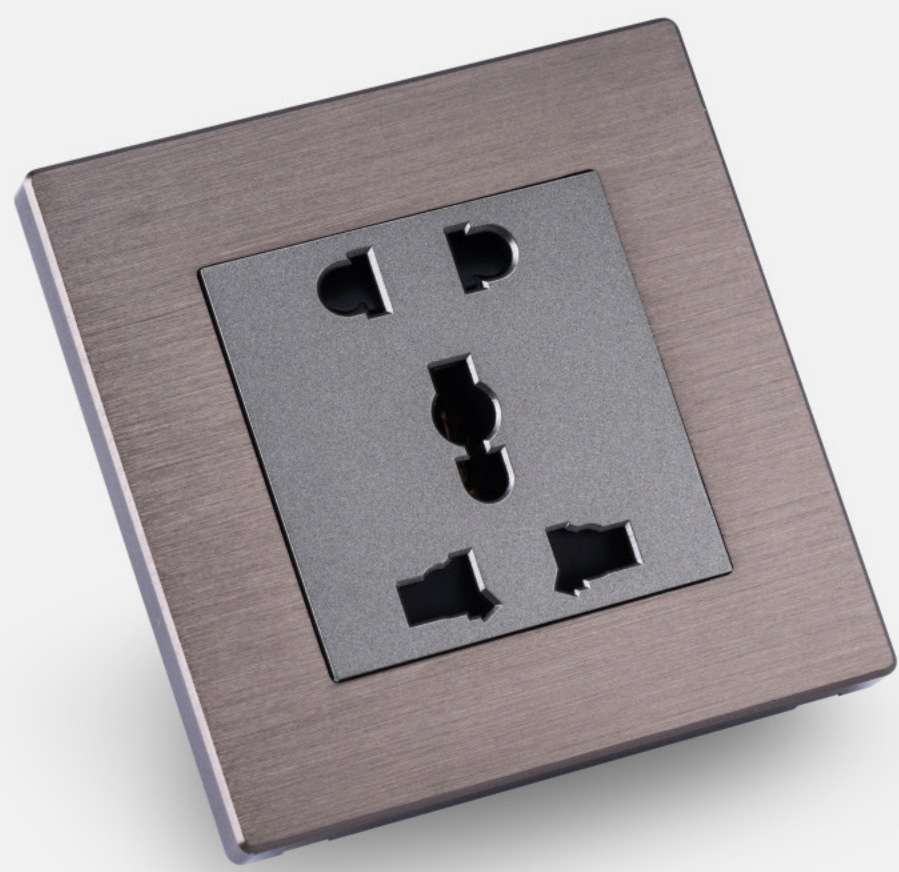

Available Finishes	Model Numbers
● Brushed Copper	EGAXSW03-BC
● Satin Bronze	EGAXSW03-SB

Fits in a Standard Two-Module Box - (3x3x2 inches).

Eminence Series Sockets

◆ Eminence Series Socket

Elevate your space with the Eminence Series of Sockets. Meticulously crafted to blend elegance with reliability, these sockets are the ideal match for the Eminence Series of switches, reflecting a commitment to superior quality and timeless design.

Available Finishes	Model Numbers
● Metallic Gray	EGAXSW02-MG
● Champagne Gold	EGAXSW02-CG

Fits in a Standard Two-Module Box - (3x3x2 inches).

Vivid Series Sockets

◆ Vivid Series Socket

Add a splash of dynamic sophistication with the Vivid Series of Sockets. Combining bold aesthetics with premium performance, these sockets are the perfect complement to the Vivid Series of switches, bringing a vibrant touch of luxury to any environment.